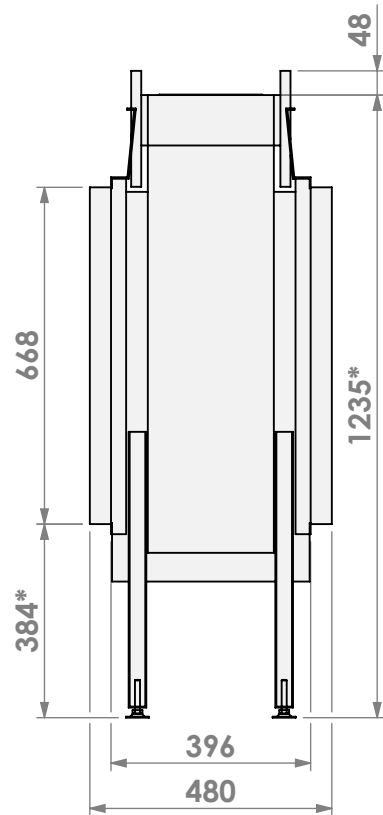

Name: Derby L Tunnel-3 floating frame

Modifications reserved

Scale: 1:15
Unit: mm

Version: 0

belfires

Barbas Belfires B.V.
Hallenstraat 17
5531 AB Bladel
The Netherlands
www.barbasbelfires.com

Name: Derby L Tunnel-3 floating frame en convectie

Modifications reserved

Scale: 1:15
Unit: mm

Version: 0

* = optional extended adjustable legs max. + 350 mm

belfires

Barbas Belfires B.V.
Hallenstraat 17
5531 AB Bladel
The Netherlands
www.barbasbelfires.com

Name: Derby L Tunnel-3 HD+ 10cm - HD+ 10cm

Modifications reserved

Scale: 1:15
 Unit: mm

Version: 0