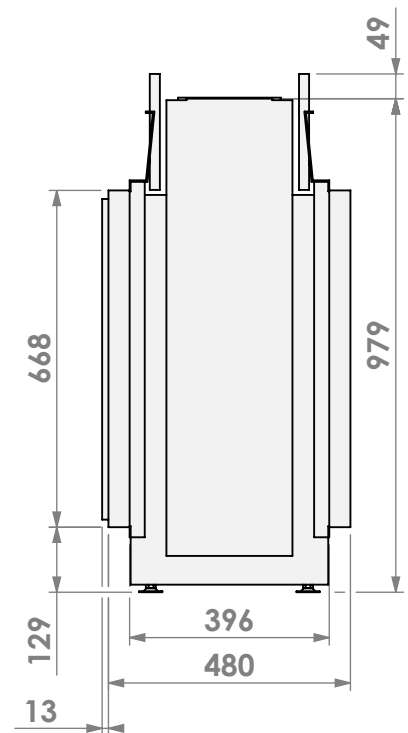

belfires

Barbas Belfires B.V.
Hallenstraat 17
5531 AB Bladel
The Netherlands
www.barbasbelfires.com

Name: **Derby L Tunnel-3 floating frame-hidden door**

Modifications reserved

Scale: **1:15**
Unit: **mm**

Version: **0**