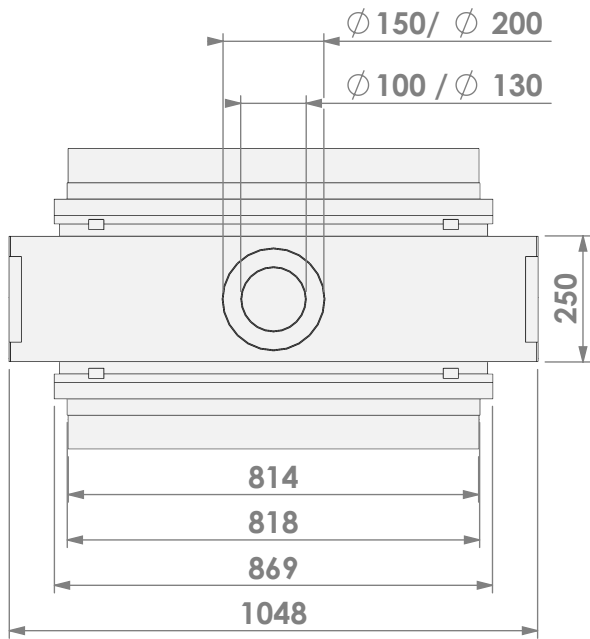

Modifications reserved

Scale: 1:15
Unit: mm

Version: 0

* = optional extended adjustable legs max. + 350 mm

belfires

Barbas Belfires B.V.
 Hallenstraat 17
 5531 AB Bladel
 The Netherlands
 www.barbasbelfires.com

Name: Derby L Tunnel-3 HD+ 10cm stone bar - HD

Modifications reserved

Scale: 1:15
 Unit: mm

Version: 0

belfires

Barbas Bellfires B.V.
 Hallenstraat 17
 5531 AB Bladel
 The Netherlands
 www.barbasbellfires.com

Name: Derby L Tunnel-3 HD+ 10cm - HD+ 10cm

Modifications reserved

Scale: 1:15
 Unit: mm

Version: 0