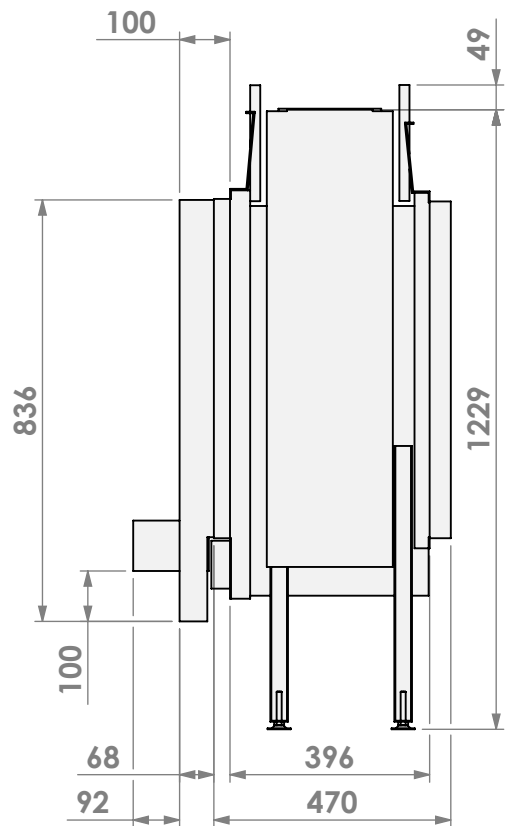

Modifications reserved

Scale: **1:15**
Unit: **mm**

Version: **0**

belfires

Barbas Bellfires B.V.
Hallenstraat 17
5531 AB Bladel
The Netherlands
www.barbasbellfires.com

Name: Derby L Tunnel-3 HD+ 10cm - HD

Modifications reserved

Scale: 1:15
Unit: mm

Version: 0

* = optional extended adjustable legs max. + 350 mm

belfires

Barbas Belfires B.V.
 Hallenstraat 17
 5531 AB Bladel
 The Netherlands
 www.barbasbelfires.com

Name: Derby L Tunnel-3 HD+ 10cm - HD+ 10cm

Modifications reserved

Scale: 1:15
 Unit: mm

Version: 0