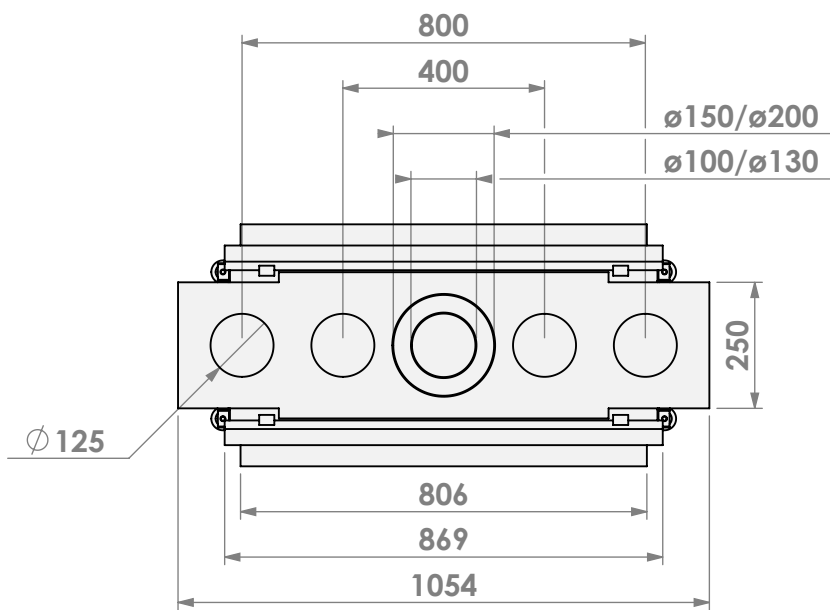

Name: Derby L Tunnel-3 floating frame

Modifications reserved

Scale: 1:15
Unit: mm

Version: 0

belfires

Barbas Belfires B.V.
Hallenstraat 17
5531 AB Bladel
The Netherlands
www.barbasbelfires.com

Name: Derby L Tunnel-3 floating frame en convectie

Modifications reserved

Scale: 1:15
Unit: mm

Version: 0

* = optional extended adjustable legs max. + 350 mm

belfires

Barbas Belfires B.V.
Hallenstraat 17
5531 AB Bladel
The Netherlands
www.barbasbelfires.com

Name: Derby L Tunnel-3 HD+ 10cm - HD+ 10cm

Modifications reserved

Scale: 1:15
 Unit: mm

Version: 0