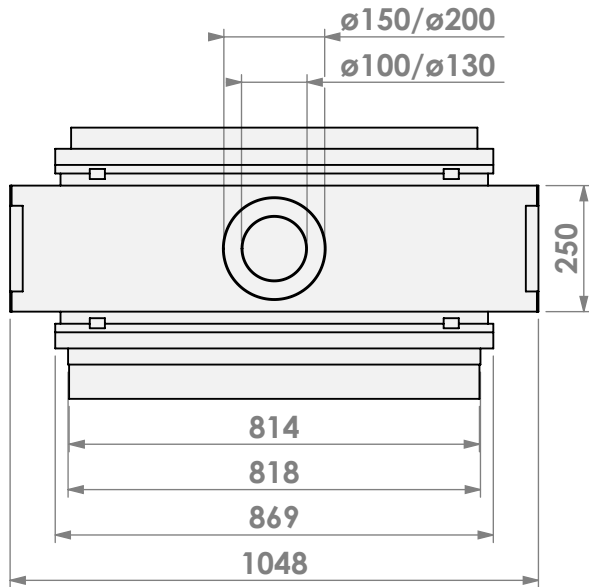

belfires

Barbas Bellfires B.V.
Hallenstraat 17
5531 AB Bladel
The Netherlands
www.barbasbellfires.com

Name: Derby L Tunnel-3 HD+ 10cm - HD

Modifications reserved

Scale: 1:15
Unit: mm

Version: 0