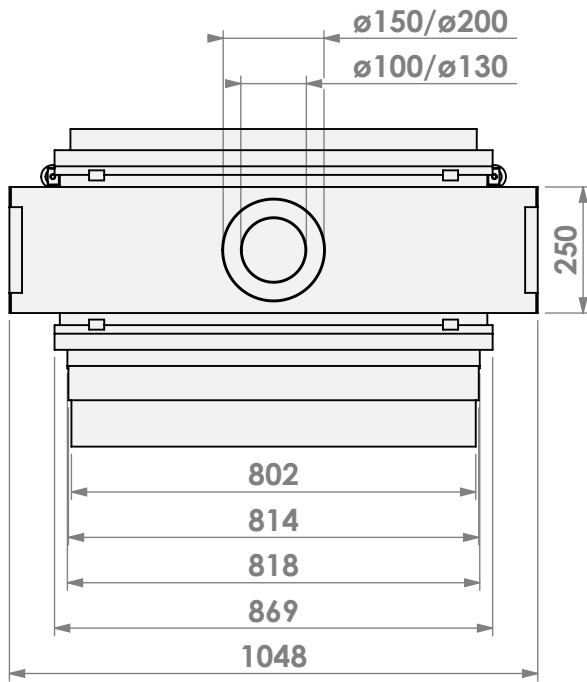

Modifications reserved

Scale: **1:15**
Unit: **mm**

Version: **0**

belfires

Barbas Bellfires B.V.
Hallenstraat 17
5531 AB Bladel
The Netherlands
www.barbasbellfires.com

Name: Derby L Tunnel-3 HD+ 10cm - HD

Modifications reserved

Scale: 1:15
Unit: mm

Version: 0

* = optional extended adjustable legs max. + 350 mm

belfires

Barbas Belfires B.V.
 Hallenstraat 17
 5531 AB Bladel
 The Netherlands
 www.barbasbelfires.com

Name: Derby L Tunnel-3 HD+ 10cm - HD+ 10cm

Modifications reserved

Scale: 1:15
 Unit: mm

Version: 0