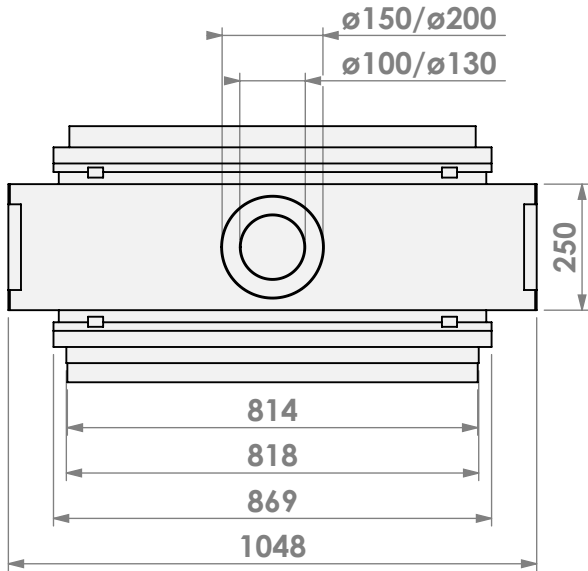

belfires

Barbas Bellfires B.V.
Hallenstraat 17
5531 AB Bladel
The Netherlands
www.barbasbellfires.com

Name: **Derby L Tunnel-3 HD+ 7cm - HD**

Modifications reserved

Scale: **1:15**
Unit: **mm**

Version: **0**