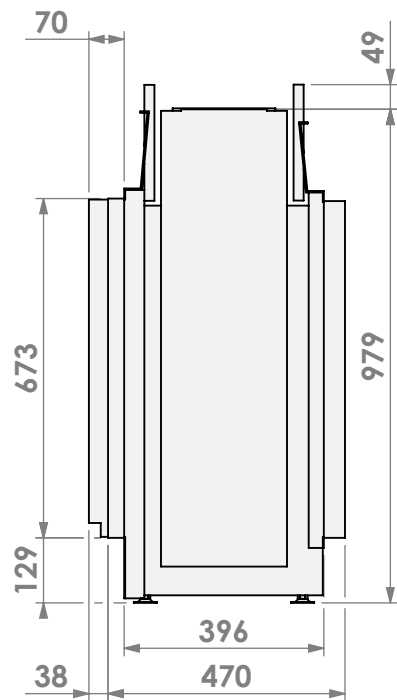

belfires

Barbas Bellfires B.V.
Hallenstraat 17
5531 AB Bladel
The Netherlands
www.barbasbellfires.com

Name: **Derby L Tunnel-3 HD+ 7cm - HD**

Modifications reserved

Scale: **1:15**
Unit: **mm**

Version: **0**