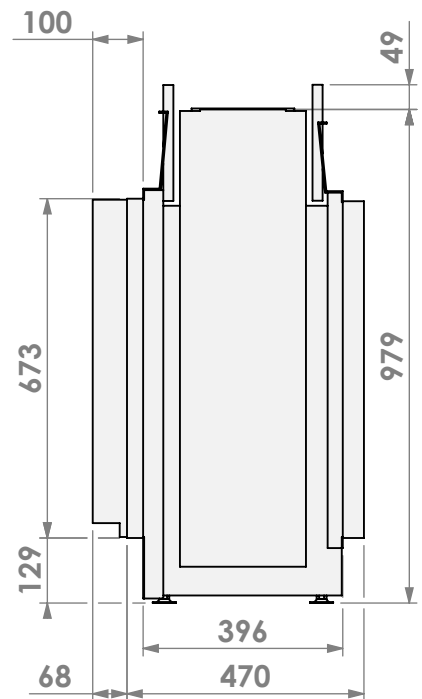

belfires

Barbas Bellfires B.V.
Hallenstraat 17
5531 AB Bladel
The Netherlands
www.barbasbellfires.com

Name: Derby L Tunnel-3 HD+ 10cm - HD

Modifications reserved

Scale: 1:15
Unit: mm

Version: 0