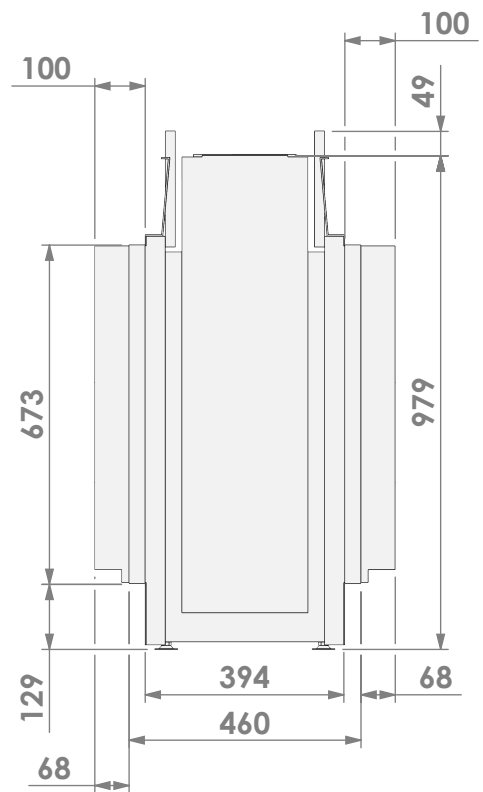

Modifications reserved

Scale: 1:15
Unit: mm

Version: 0

* = optional extended adjustable legs max. + 350 mm

belfires

Barbas Belfires B.V.
 Hallenstraat 17
 5531 AB Bladel
 The Netherlands
 www.barbasbelfires.com

Name: Derby L Tunnel-3 HD+ 10cm stone bar - HD

Modifications reserved

Scale: 1:15
 Unit: mm

Version: 0

belfires

Barbas Bellfires B.V.
 Hallenstraat 17
 5531 AB Bladel
 The Netherlands
 www.barbasbellfires.com

Name: Derby L Tunnel-3 HD+ 10cm - HD+ 10cm

Modifications reserved

Scale: 1:15
 Unit: mm

Version: 0