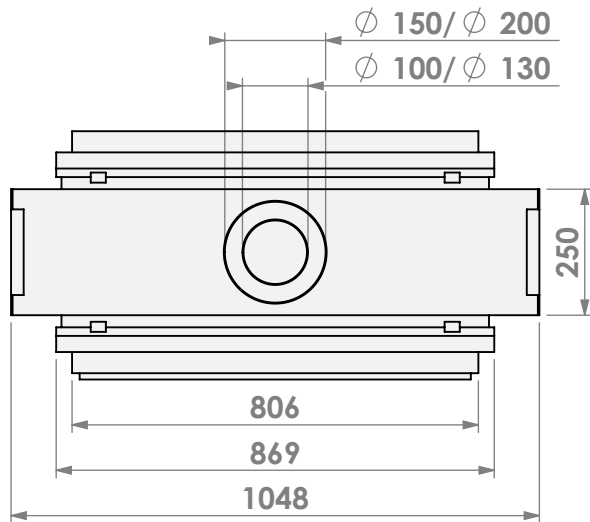

belfires

Barbas Belfires B.V.
Hallenstraat 17
5531 AB Bladel
The Netherlands
www.barbasbelfires.com

Name: **Derby L Tunnel-3 floating frame-hidden door**

Modifications reserved

Scale: **1:15**
Unit: **mm**

Version: **0**