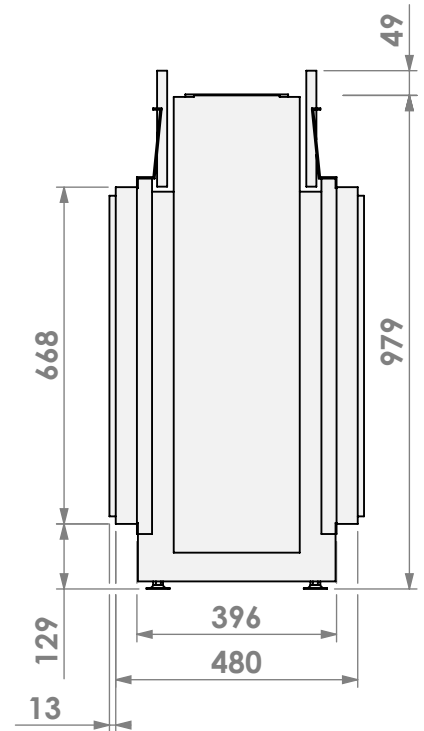

belfires

Barbas Bellfires B.V.
Hallenstraat 17
5531 AB Bladel
The Netherlands
www.barbasbellfires.com

Name: Derby L Tunnel-3 floating frame

Modifications reserved

Scale: 1:15
Unit: mm

Version: 0