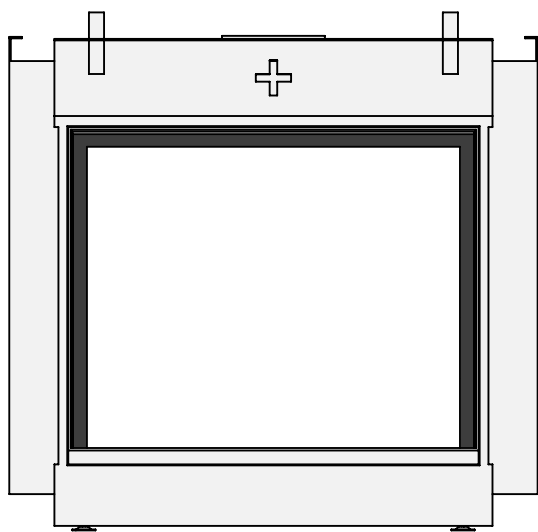

belfires

Barbas Bellfires B.V.
Hallenstraat 17
5531 AB Bladel
The Netherlands
www.barbasbellfires.com

Name: Derby L Tunnel-3 HD+ 10cm - HD+ 10cm

Modifications reserved

Scale: 1:15
Unit: mm

Version: 0