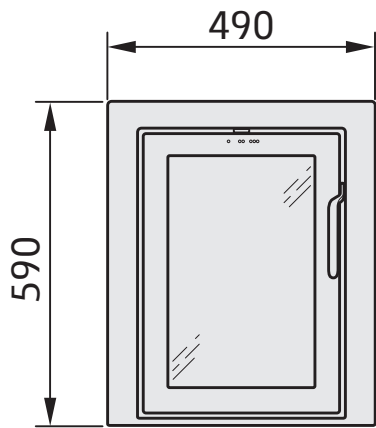

# i4 Modern, 3-sided frame

Flue outlet 45° backwards