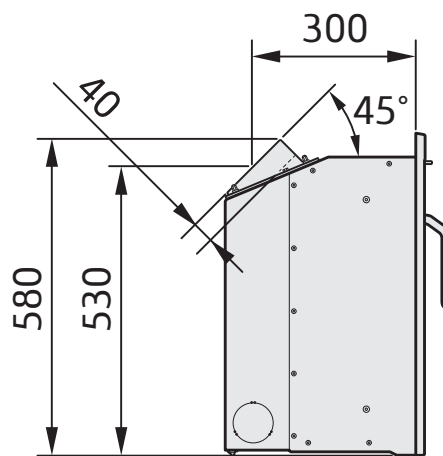

# i4 Modern, 3-sided frame

Flue outlet 45° backwards