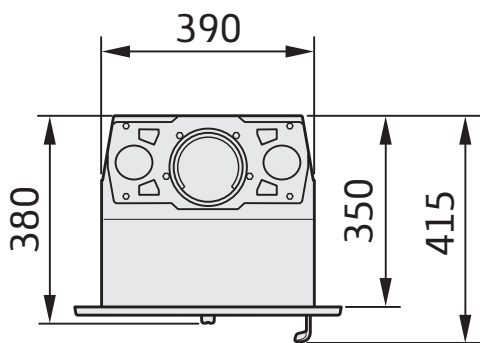

# i4 Modern, 3-sided frame

Flue outlet 45° backwards