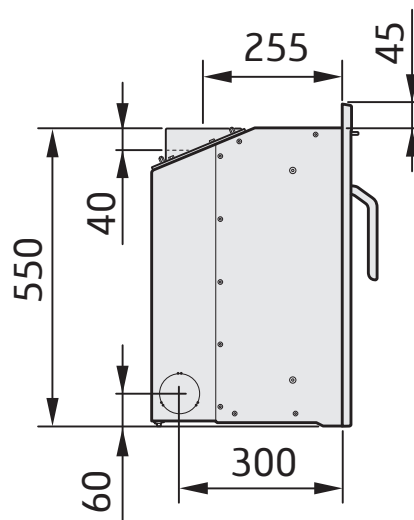

# i4 Modern, 3-sided frame

Flue outlet 45° backwards