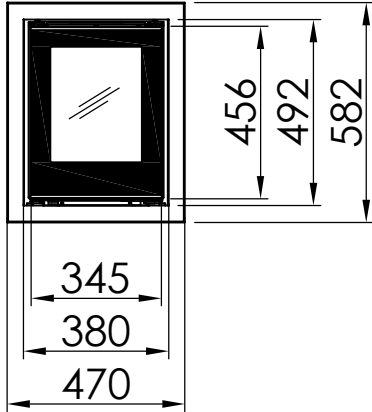

Linear Kaminkassette XS 500, 45mm

LINEAR 4S

2016/06/01