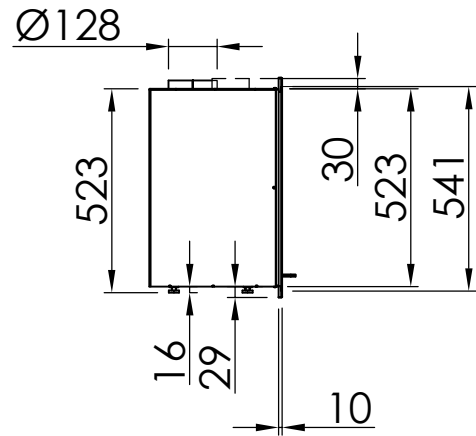

Linear Kaminkassette XS 500, 45mm

LINEAR 4S

2016/06/01