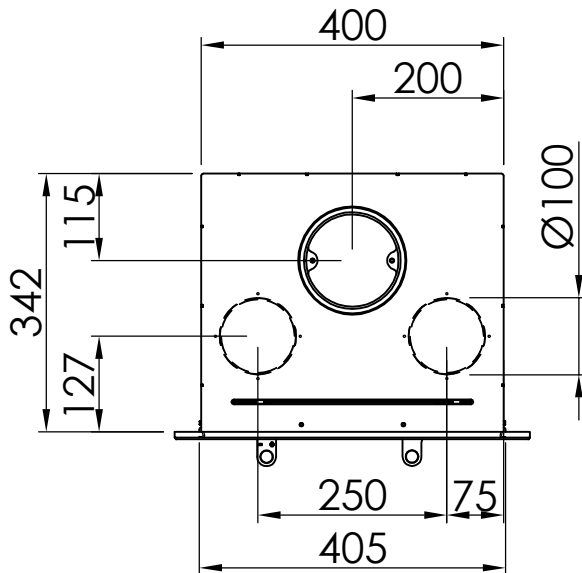

Linear Kaminkassette XS 500, 45mm

LINEAR 4S

2016/06/01

~1:20

~1:10

*optional
*optional
*optional
*optional
*optional
*optional