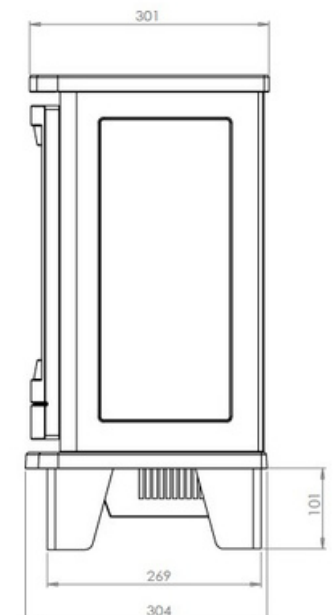

- 
- Realistic flame effects that can be operated with or without heat function.
  - Dynamic glow bed, can be set up to your own taste. Comes standard with wood set and coal/glass elements.
  - Easy-to-use remote control.
  - Easy-to-use app control.
  - 9 flame effects colour options.
  - 9 glow bed colour options.
  - Variable flame speed.
  - 'Favourites mode': the ability to save your favourite colours.
  - 2 heating settings: 0.9kW & 1.8kW.
  - Cold ventilation function..
  - Thermostat available.
  - Timer function
  - Adjustable 7-day timer function.
  - Open window detection for energy saving.
  - Optional ambient room lighting to be ordered.
  - Cast aluminium components for an authentic look of the fireplace.
  - Optional real wood set to be ordered (€250.-).