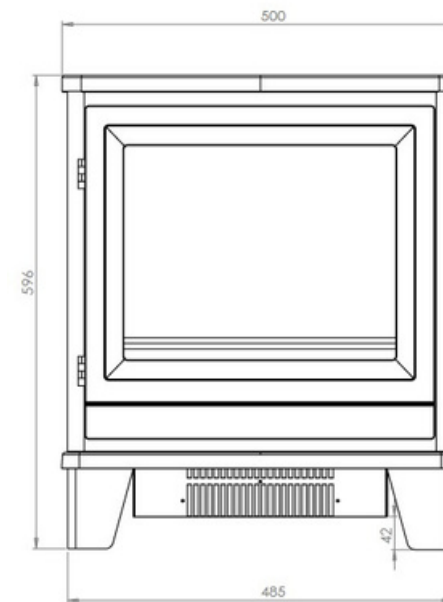

- 
- Realistic flame effects that can be operated with or without heat function.
  - Dynamic glow bed, can be set up to your own taste. Comes standard with wood set and coal/glass elements.
  - Easy-to-use remote control.
  - Easy-to-use app control.
  - 9 flame effects colour options.
  - 9 glow bed colour options.
  - Variable flame speed.
  - 'Favourites mode': the ability to save your favourite colours.
  - 2 heating settings: 0.9kW & 1.8kW.
  - Cold ventilation function..
  - Thermostat available.
  - Timer function
  - Adjustable 7-day timer function.
  - Open window detection for energy saving.
  - Optional ambient room lighting to be ordered.
  - Cast aluminium components for an authentic look of the fireplace.
  - Optional real wood set to be ordered (€250.-).