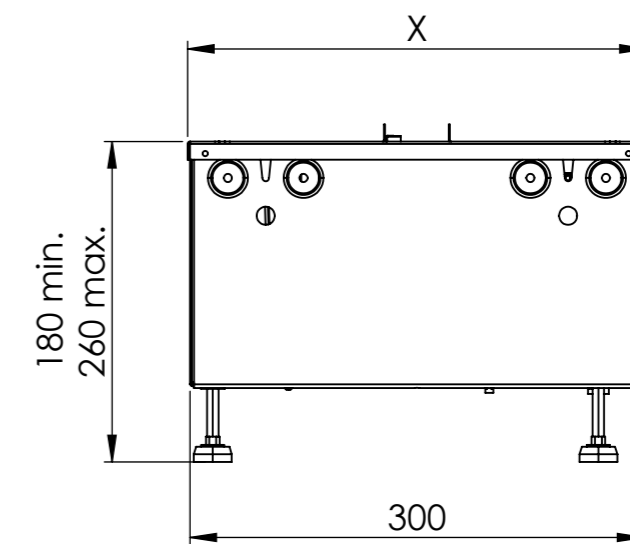

Fuel bed	Dimension X
Metal	304mm
Log	354mm

ISSUE	MODIFICATIONS	OCN	APPD	DATE	NOTES	 <small>INNOVATION & DEVELOPMENT</small> <small>Heerenveen, Netherlands</small> <small>T: +31 513 656 500 E: info@glendimplex.eu</small>				<small>THIS DRAWING IS SUPPLIED IN CONFIDENCE AND THE COPYRIGHT THEREOF IS THE PROPERTY OF GLEN DIMPLEX. IT MUST NOT BE USED BY A THIRD PARTY WITHOUT PRIOR PERMISSION. © 2023</small>		
					Item number EU: 400001277	DRAWN BY	DATE	SCALE 1:5	HOLE TOL +/- 0.05	GEN TOL 0 +/- 0.4	PROJECT	
						APP'D BY	DATE	DIM IN mm	ANGLES +/- 0.5°	0.0 +/- 0.2 0.00 +/- 0.1	TITLE Dimensional drawing	
					DO NOT SCALE	 THIRD ANGLE PROJECTION			R.o.H.S. All material must comply with the requirements of European Directive 2015/863/EU on the restriction of the use of certain hazardous substances.		GDB NO	
				IF IN DOUBT ASK	MATERIAL						DRG NO Cassette 1000 multi (Retail)	
						FINISH					Sheet 1 of 1	