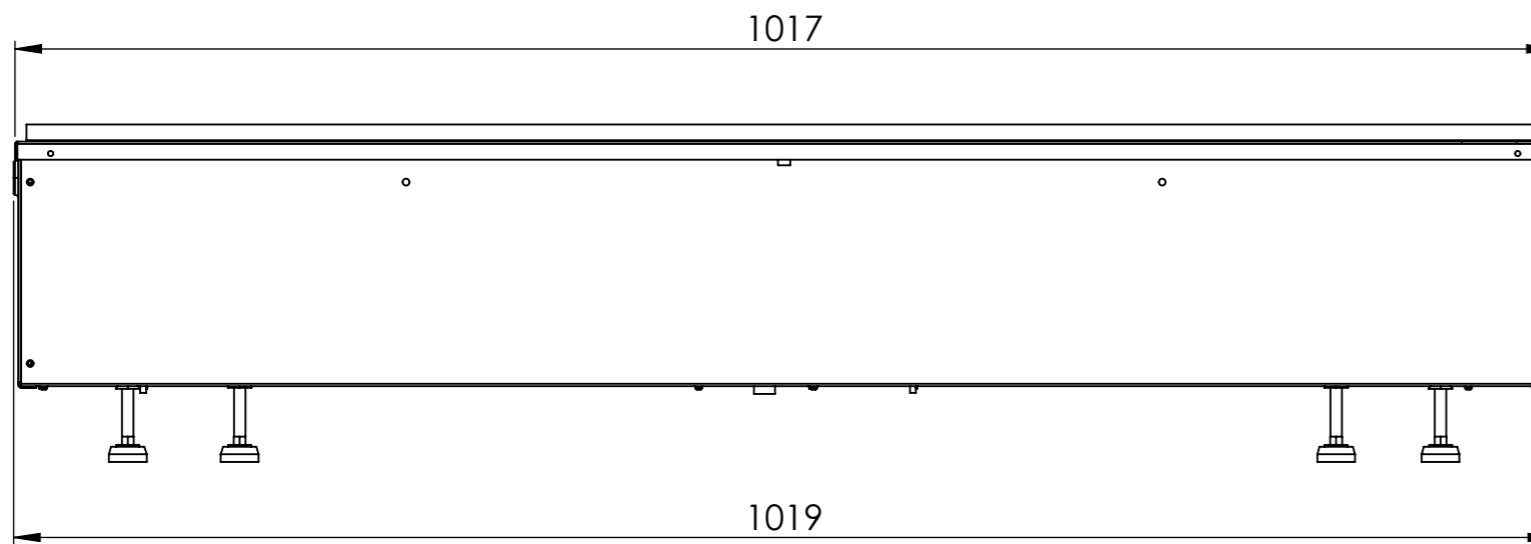

Fuel bed	Dimension X
Metal	304mm
Log	354mm

ISSUE	MODIFICATIONS	OCN	APPD	DATE	NOTES	 <small>INNOVATION & DEVELOPMENT</small> <small>Heerenveen, Netherlands</small> <small>T: +31 513 656 500 E: info@glendimplex.eu</small>				<small>THIS DRAWING IS SUPPLIED IN CONFIDENCE AND THE COPYRIGHT THEREOF IS THE PROPERTY OF GLEN DIMPLEX. IT MUST NOT BE USED BY A THIRD PARTY WITHOUT PRIOR PERMISSION. © 2023</small>		
					Item number EU: 400001277	DRAWN BY	DATE	SCALE 1:5	HOLE TOL +/- 0.05	GEN TOL 0 +/- 0.4	PROJECT	
						APP'D BY	DATE	DIM IN mm	ANGLES +/- 0.5°	0.0 +/- 0.2 0.00 +/- 0.1	TITLE Dimensional drawing	
					DO NOT SCALE	 THIRD ANGLE PROJECTION			R.o.H.S. All material must comply with the requirements of European Directive 2015/863/EU on the restriction of the use of certain hazardous substances.		GDB NO	
				IF IN DOUBT ASK	MATERIAL						DRG NO Cassette 1000 multi (Retail)	
						FINISH					Sheet 1 of 1	