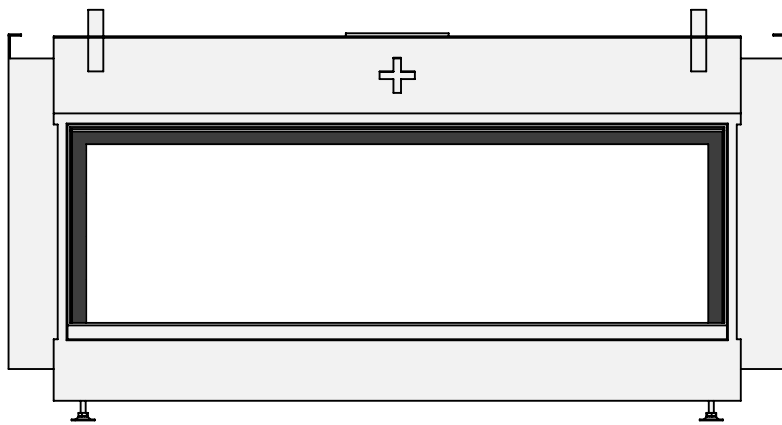

belfires

Barbas Bellfires B.V.
Hallenstraat 17
5531 AB Bladel
The Netherlands
www.barbasbellfires.com

Name: HBL Tunnel-3 HD+ 10cm - HD+ 10cm

Modifications reserved

Scale: 1:15
Unit: mm

Version: 0