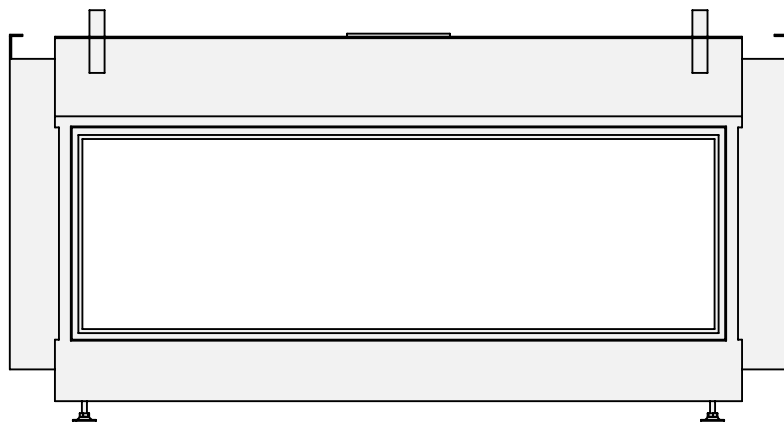

belfires

Barbas Bellfires B.V.
Hallenstraat 17
5531 AB Bladel
The Netherlands
www.barbasbellfires.com

Name: **HBL Tunnel-3 FF - HD**

Modifications reserved

Scale: **1:15**
Unit: **mm**

Version: **0**