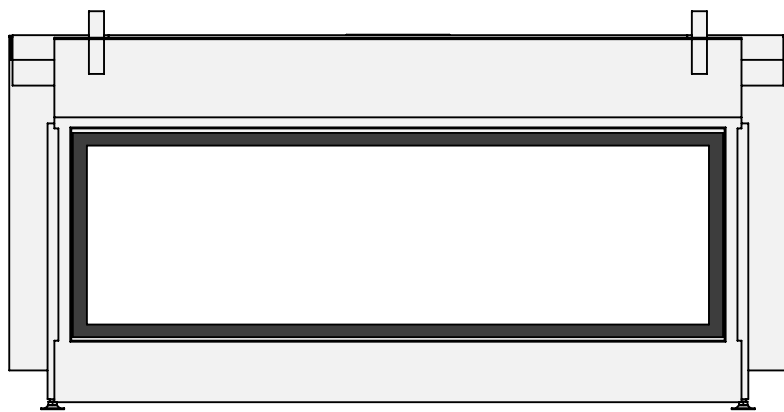

* = optional extended adjustable legs max. + 350 mm

belfires

Barbas Bellfires B.V.
Hallenstraat 17
5531 AB Bladel
The Netherlands
www.barbasbellfires.com

Name: **HBL Tunnel-3 HD - HD convection casing**

Modifications reserved

Scale: **1:15**
Unit: **mm**

Version: **0**