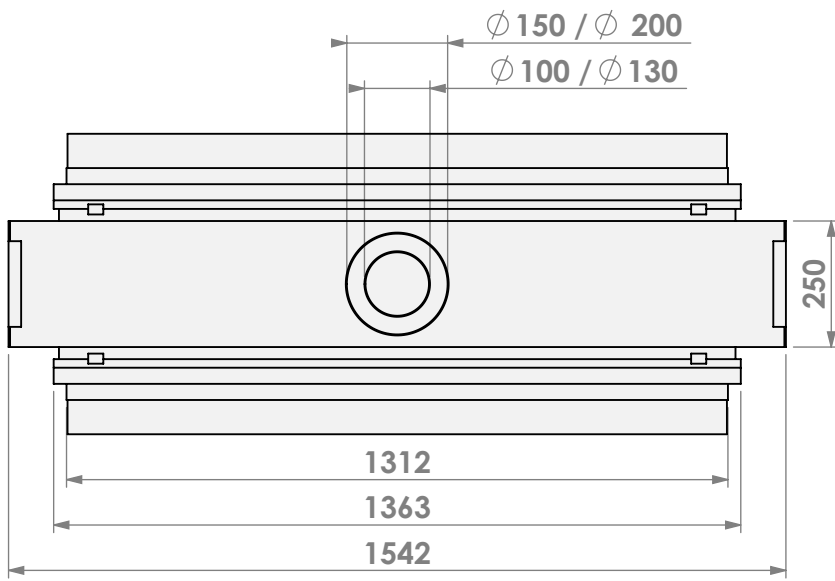

belfires

Barbas Bellfires B.V.
Hallenstraat 17
5531 AB Bladel
The Netherlands
www.barbasbellfires.com

Name: HBL Tunnel-3 HD+ 10cm - HD+ 10cm

Modifications reserved

Scale: 1:15
Unit: mm

Version: 0