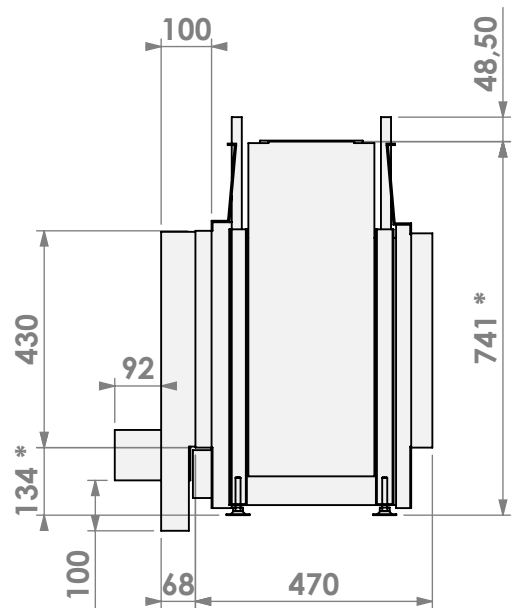

Name: HBL Tunnel-3 HD+ 7cm - HD

Modifications reserved

Scale: 1:15  
 Unit: mm

Version: 0

**belfires**

Barbas Bellfires B.V.  
Hallenstraat 17  
5531 AB Bladel  
The Netherlands  
www.barbasbellfires.com

Name: HBL Tunnel-3 HD+ 10cm - HD

Modifications reserved

Scale: 1:15  
Unit: mm

Version: 0

\* = optional extended adjustable legs max. + 350 mm

**belfires**

Barbas Bellfires B.V.  
Hallenstraat 17  
5531 AB Bladel  
The Netherlands  
www.barbasbellfires.com

Name: **HBL Tunnel-3 HD+ 7cm - HD+ 7cm**

Modifications reserved

Scale: **1:15**  
 Unit: **mm**

Version: **0**