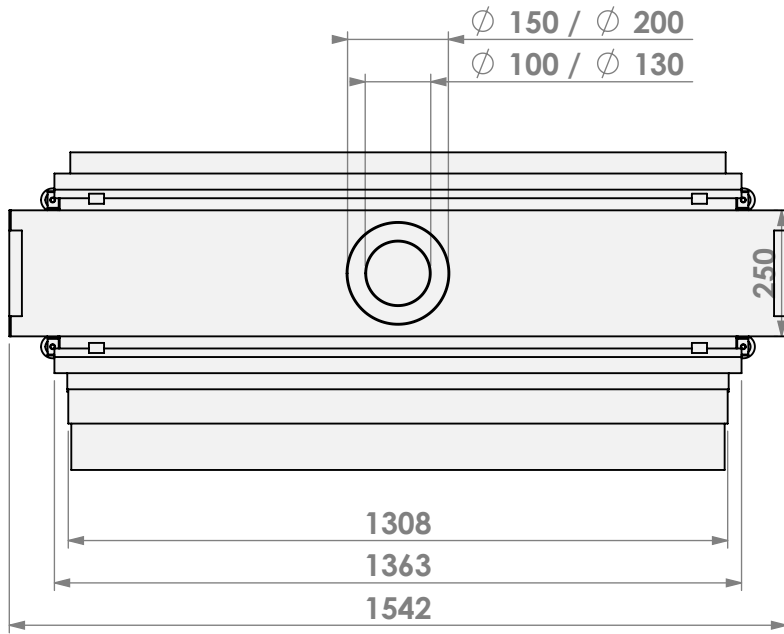

Name: HBL Tunnel-3 HD+ 7cm - HD

Modifications reserved

Scale: 1:15  
 Unit: mm

Version: 0

**belfires**

Barbas Bellfires B.V.  
Hallenstraat 17  
5531 AB Bladel  
The Netherlands  
www.barbasbellfires.com

Name: HBL Tunnel-3 HD+ 10cm - HD

Modifications reserved

Scale: 1:15  
Unit: mm

Version: 0

\* = optional extended adjustable legs max. + 350 mm

**belfires**

Barbas Bellfires B.V.  
Hallenstraat 17  
5531 AB Bladel  
The Netherlands  
www.barbasbellfires.com

Name: **HBL Tunnel-3 HD+ 7cm - HD+ 7cm**

Modifications reserved

Scale: **1:15**  
 Unit: **mm**

Version: **0**