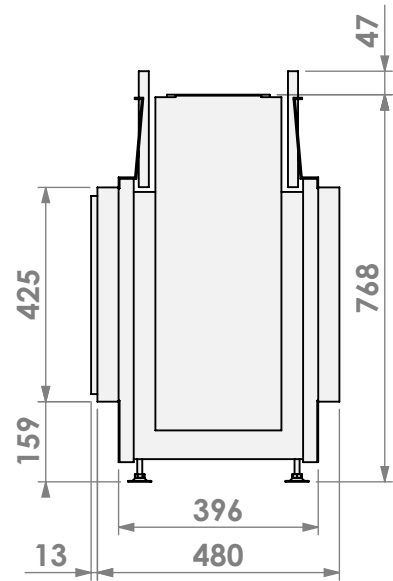

belfires

Barbas Bellfires B.V.
Hallenstraat 17
5531 AB Bladel
The Netherlands
www.barbasbellfires.com

Name: **HBL Tunnel-3 FF - HD**

Modifications reserved

Scale: **1:15**
Unit: **mm**

Version: **0**