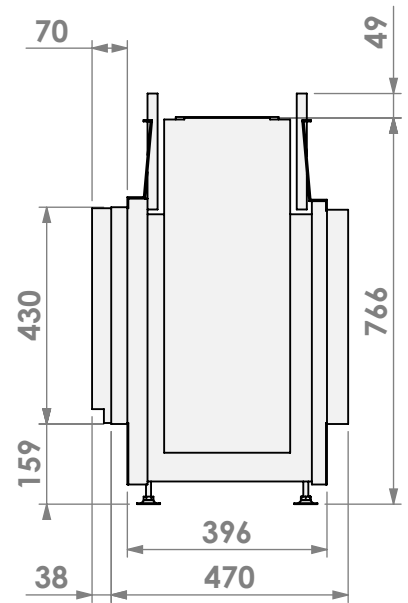

belfires

Barbas Bellfires B.V.
Hallenstraat 17
5531 AB Bladel
The Netherlands
www.barbasbellfires.com

Name: HBL Tunnel-3 HD+ 7cm - HD

Modifications reserved

Scale: 1:15
Unit: mm

Version: 0