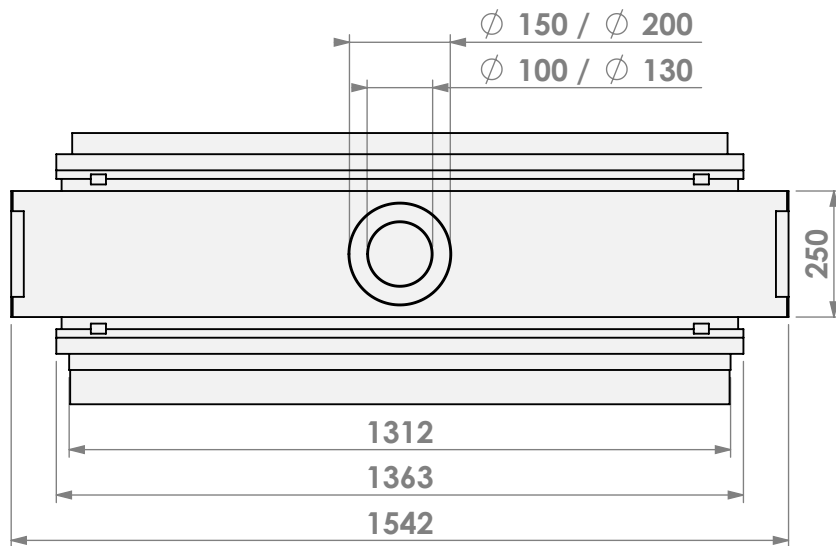

belfires

Barbas Bellfires B.V.
Hallenstraat 17
5531 AB Bladel
The Netherlands
www.barbasbellfires.com

Name: HBL Tunnel-3 HD+ 10cm - HD

Modifications reserved

Scale: 1:15
Unit: mm

Version: 0