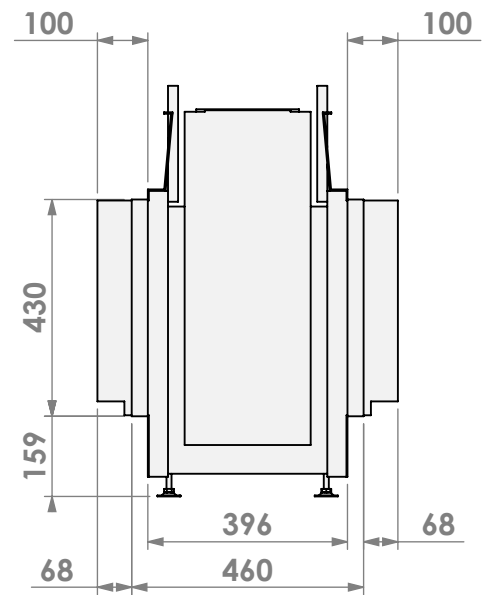

belfires

Barbas Bellfires B.V.
Hallenstraat 17
5531 AB Bladel
The Netherlands
www.barbasbellfires.com

Name: HBL Tunnel-3 HD+ 10cm - HD+ 10cm

Modifications reserved

Scale: 1:15
Unit: mm

Version: 0