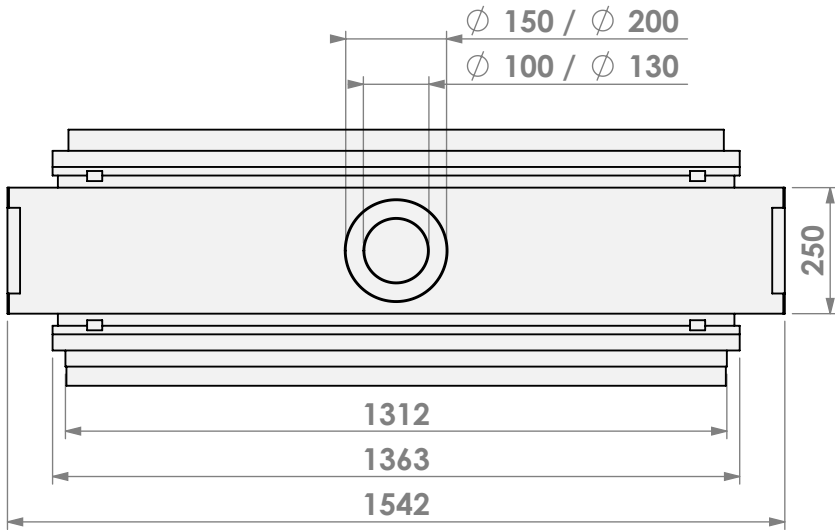

belfires

Barbas Bellfires B.V.
Hallenstraat 17
5531 AB Bladel
The Netherlands
www.barbasbellfires.com

Name: HBL Tunnel-3 HD+ 7cm - HD

Modifications reserved

Scale: 1:15
Unit: mm

Version: 0