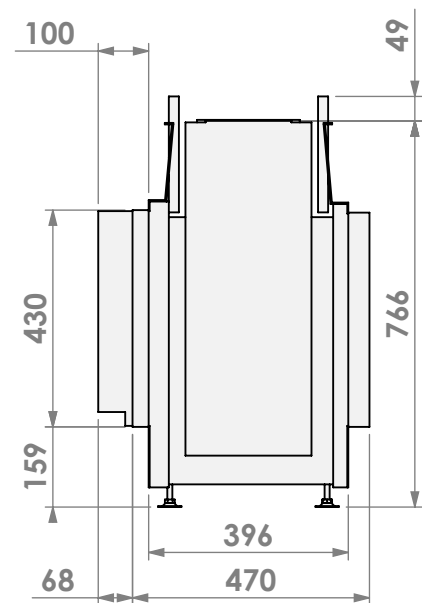

belfires

Barbas Bellfires B.V.
Hallenstraat 17
5531 AB Bladel
The Netherlands
www.barbasbellfires.com

Name: HBL Tunnel-3 HD+ 10cm - HD

Modifications reserved

Scale: 1:15
Unit: mm

Version: 0