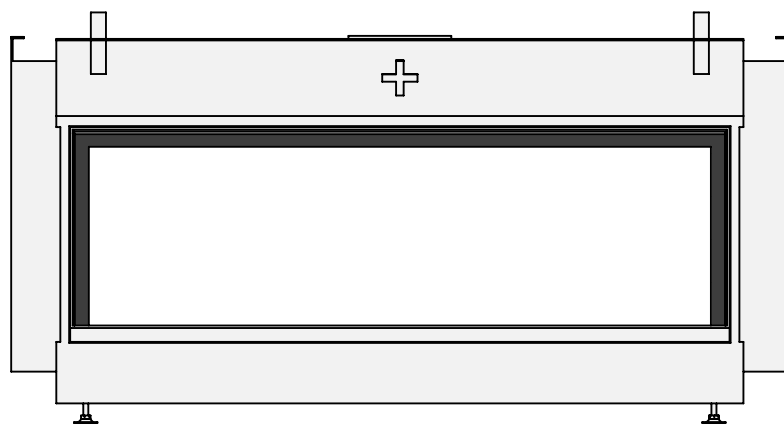

belfires

Barbas Bellfires B.V.
Hallenstraat 17
5531 AB Bladel
The Netherlands
www.barbasbellfires.com

Name: HBL Tunnel-3 HD+ 10cm - HD

Modifications reserved

Scale: 1:15
Unit: mm

Version: 0