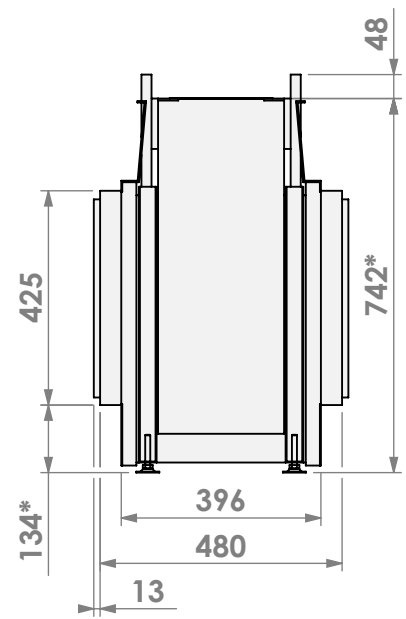

Scale: **1:15**  
 Unit: **mm**

Version: **0**

\* = optional extended adjustable legs max. + 350 mm

**belfires**

Barbas Bellfires B.V.  
Hallenstraat 17  
5531 AB Bladel  
The Netherlands  
www.barbasbellfires.com

Name: HBL Tunnel-3 FF - FF convection casing

Modifications reserved

Scale: 1:15  
Unit: mm

Version: 0

\* = optional extended adjustable legs max. + 350 mm

**belfires**

Barbas Bellfires B.V.  
Hallenstraat 17  
5531 AB Bladel  
The Netherlands  
www.barbasbellfires.com

Name: **HBL Tunnel-3 HD+ 7cm - HD+ 7cm**

Modifications reserved

Scale: **1:15**  
 Unit: **mm**

Version: **0**