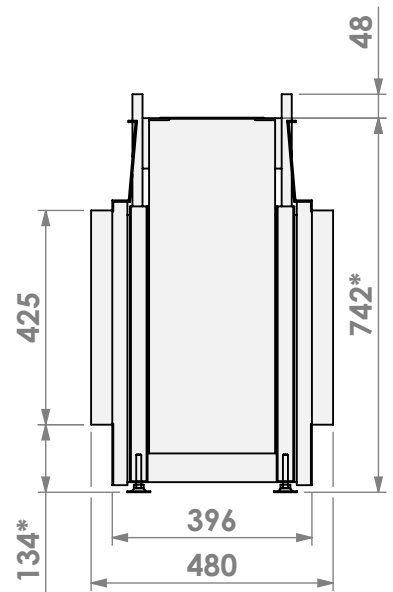

Scale: **1:15**  
 Unit: **mm**

Version: **0**

\* = optional extended adjustable legs max. + 350 mm

**belfires**

Barbas Bellfires B.V.  
Hallenstraat 17  
5531 AB Bladel  
The Netherlands  
www.barbasbellfires.com

Name: HBL Tunnel-3 FF - FF convection casing

Modifications reserved

Scale: 1:15  
Unit: mm

Version: 0

\* = optional extended adjustable legs max. + 350 mm

**belfires**

Barbas Bellfires B.V.  
Hallenstraat 17  
5531 AB Bladel  
The Netherlands  
www.barbasbellfires.com

Name: **HBL Tunnel-3 HD+ 7cm - HD+ 7cm**

Modifications reserved

Scale: **1:15**  
 Unit: **mm**

Version: **0**