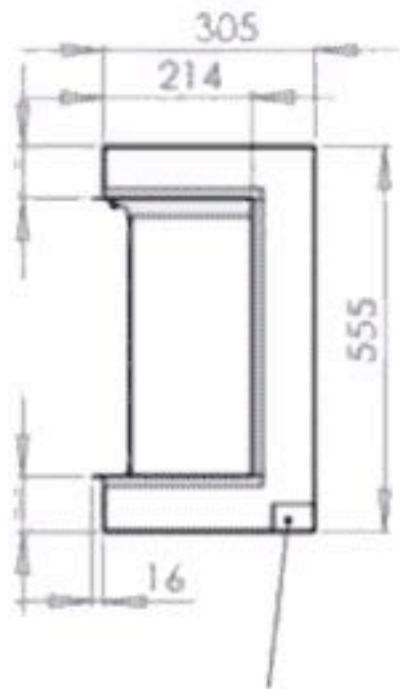

i2200e Deep

three sided arrangement

Cable and mood light entry