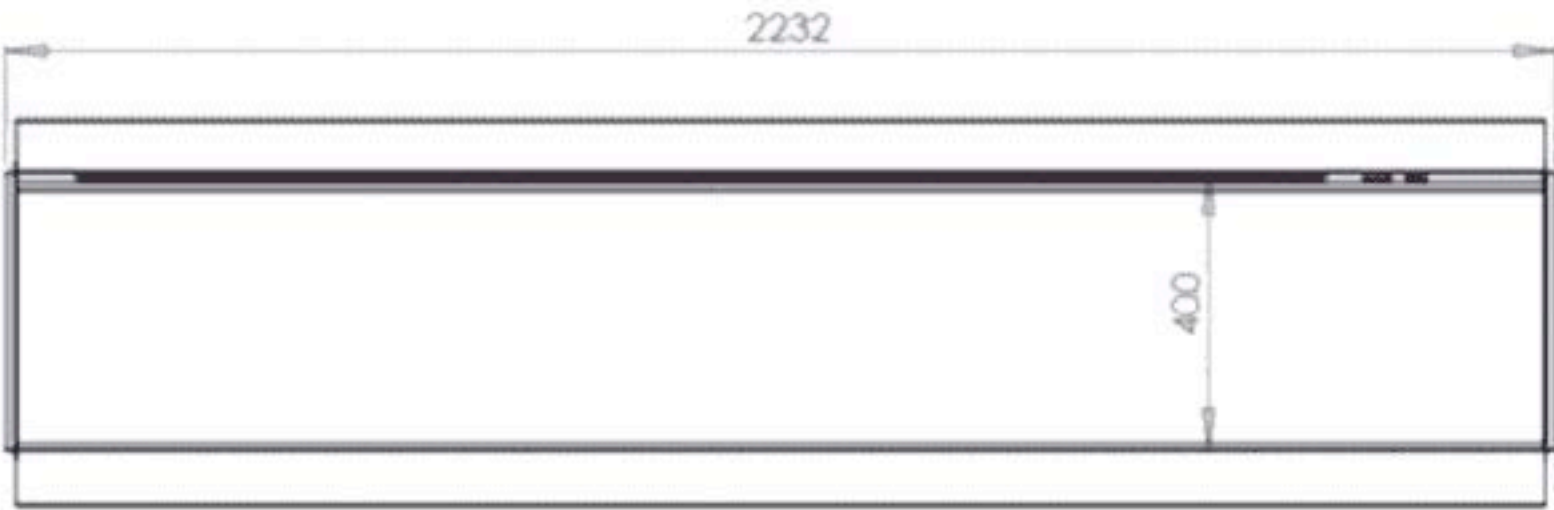

i2200e Deep

three sided arrangement

Cable and mood light entry