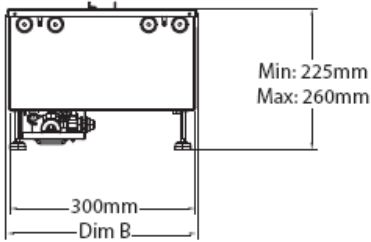

**Cassette 500 & 1000 Projects:**

MODEL	DIM 'A'
CAS500	508mm
CAS1000	1017mm

FUEL BED	DIM 'B'
METAL	304mm
LOG	354mm

**Cassette 500 & 1000 Retail:**

MODEL	DIM 'A'
CAS500R	508mm
CAS1000R	1017mm

FUEL BED	DIM 'B'
METAL	304mm
LOG	354mm