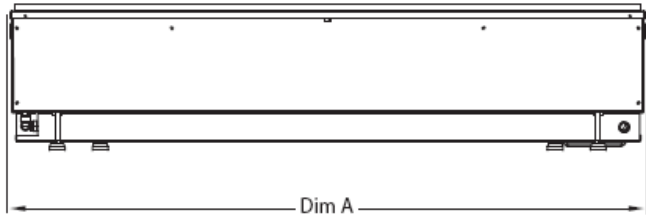

**Cassette 500 & 1000 Projects:**

MODEL	DIM 'A'
CAS500	508mm
CAS1000	1017mm

FUEL BED	DIM 'B'
METAL	304mm
LOG	354mm

**Cassette 500 & 1000 Retail:**

MODEL	DIM 'A'
CAS500R	508mm
CAS1000R	1017mm

FUEL BED	DIM 'B'
METAL	304mm
LOG	354mm