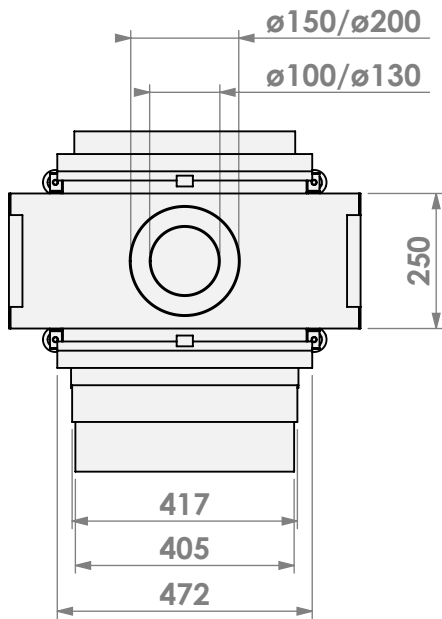

Name: VBM Tunnel-3 HD + 10cm- HD

Modifications reserved

Scale: 1:15  
Unit: mm

Version: 0

\* = optional extended adjustable legs max. + 350 mm

**belfires**

Barbas Belfires B.V.  
 Hallenstraat 17  
 5531 AB Bladel  
 The Netherlands  
 www.barbasbelfires.com

Name: **VBM Tunnel-3 HD + 7cm- HD + 7cm**

Modifications reserved

Scale: **1:15**  
 Unit: **mm**

Version: **0**