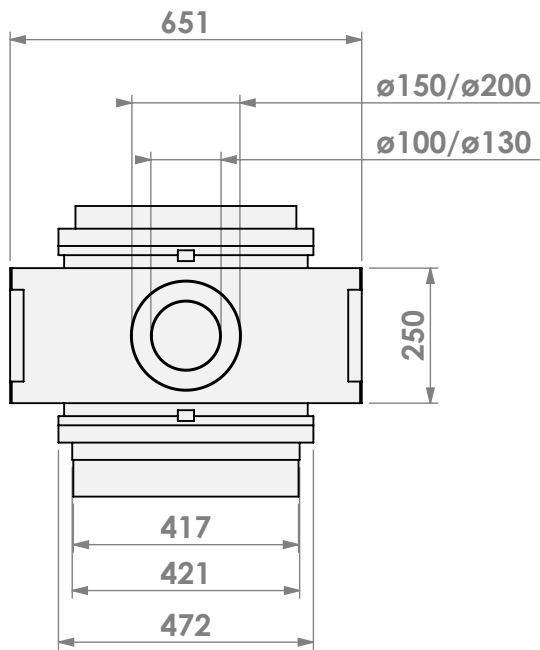

Name: **VBM Tunnel-3 FF HD convection casing**

Modifications reserved

Scale: **1:15**  
Unit: **mm**

Version: **0**

**belfires**

Barbas Belfires B.V.  
Hallenstraat 17  
5531 AB Bladel  
The Netherlands  
www.barbasbelfires.com

Name: **VBM Tunnel-3 HD + 7cm- HD**

Modifications reserved

Scale: **1:15**  
Unit: **mm**

Version: **0**

**belfires**

Barbas Belfires B.V.  
Hallenstraat 17  
5531 AB Bladel  
The Netherlands  
www.barbasbelfires.com

Name: **VBM Tunnel-3 HD + 7cm- HD + 7cm**

Modifications reserved

Scale: **1:15**  
 Unit: **mm**

Version: **0**