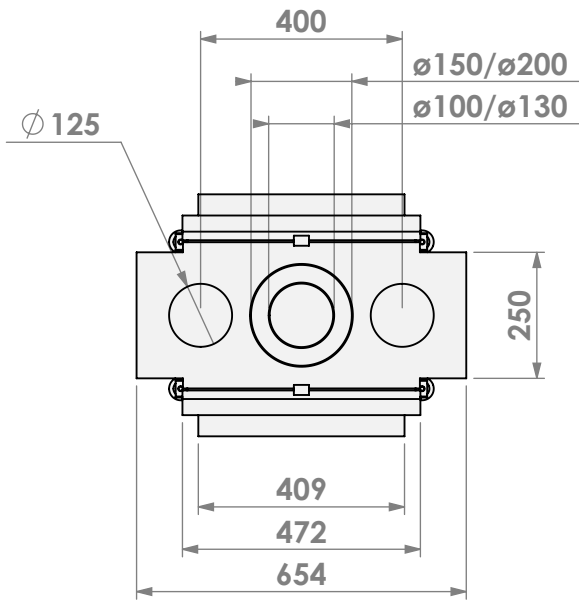

* = optional extended adjustable legs max. + 350 mm

belfires

Barbas Bellfires B.V.
Hallenstraat 17
5531 AB Bladel
The Netherlands
www.barbasbellfires.com

Name: **VBM Tunnel-3 hidden door convection casing**

Modifications reserved

Scale: **1:15**
Unit: **mm**

Version: **0**