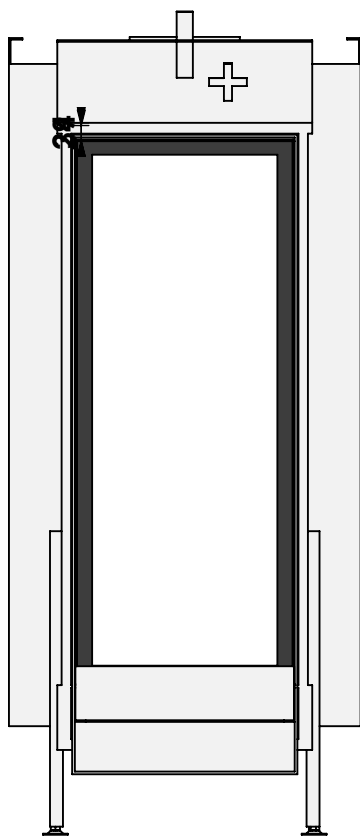

* = optional extended adjustable legs max. + 350 mm

belfires

Barbas Belfires B.V.
Hallenstraat 17
5531 AB Bladel
The Netherlands
www.barbasbelfires.com

Name: **VBM Tunnel-3 HD + 10cm stone bar- HD**

Modifications reserved

Scale: **1:15**
Unit: **mm**

Version: **0**