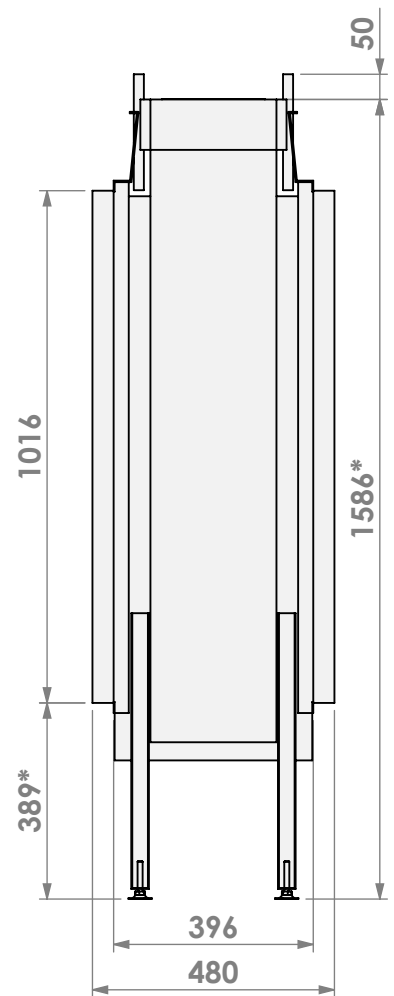

* = optional extended adjustable legs max. + 350 mm

belfires

Barbas Bellfires B.V.
Hallenstraat 17
5531 AB Bladel
The Netherlands
www.barbasbellfires.com

Name: **VBM Tunnel-3 hidden door convection casing**

Modifications reserved

Scale: **1:15**
Unit: **mm**

Version: **0**