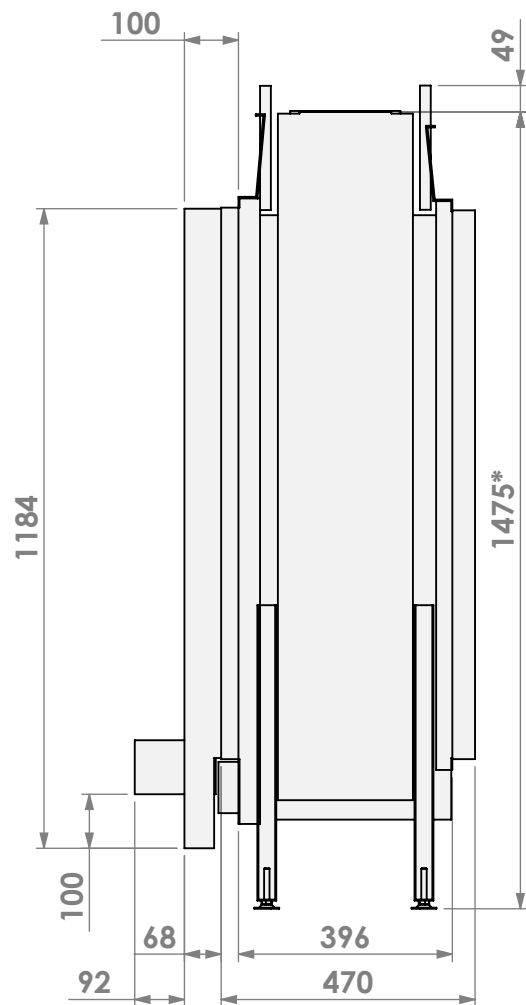

Name: VBM Tunnel-3 HD + 10cm- HD

Modifications reserved

Scale: 1:15  
Unit: mm

Version: 0

\* = optional extended adjustable legs max. + 350 mm

**belfires**

Barbas Belfires B.V.  
 Hallenstraat 17  
 5531 AB Bladel  
 The Netherlands  
 www.barbasbelfires.com

Name: **VBM Tunnel-3 HD + 7cm- HD + 7cm**

Modifications reserved

Scale: **1:15**  
 Unit: **mm**

Version: **0**