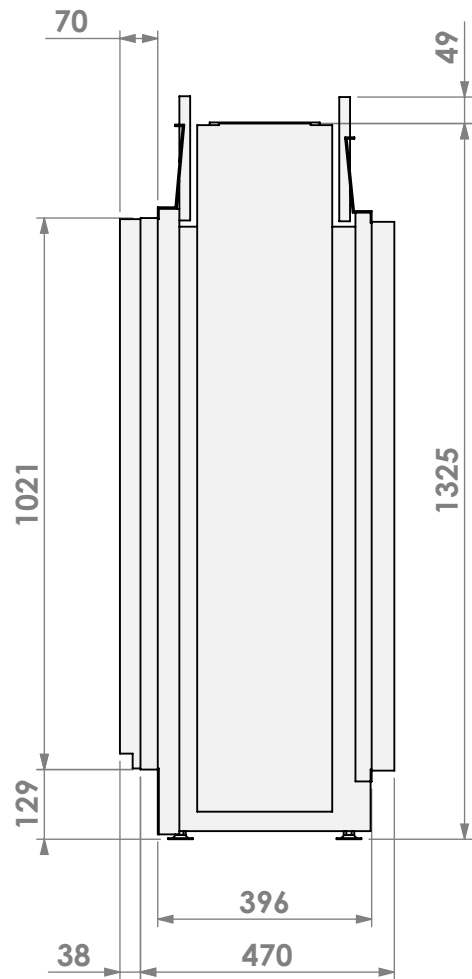

belfires

Barbas Belfires B.V.
Hallenstraat 17
5531 AB Bladel
The Netherlands
www.barbasbelfires.com

Name: **VBM Tunnel-3 HD + 7cm- HD**

Modifications reserved

Scale: **1:15**
Unit: **mm**

Version: **0**