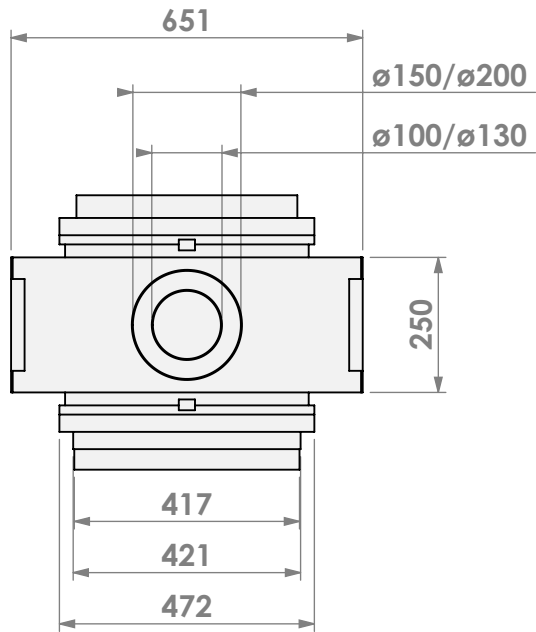

belfires

Barbas Belfires B.V.
Hallenstraat 17
5531 AB Bladel
The Netherlands
www.barbasbelfires.com

Name: **VBM Tunnel-3 HD + 7cm- HD**

Modifications reserved

Scale: **1:15**
Unit: **mm**

Version: **0**