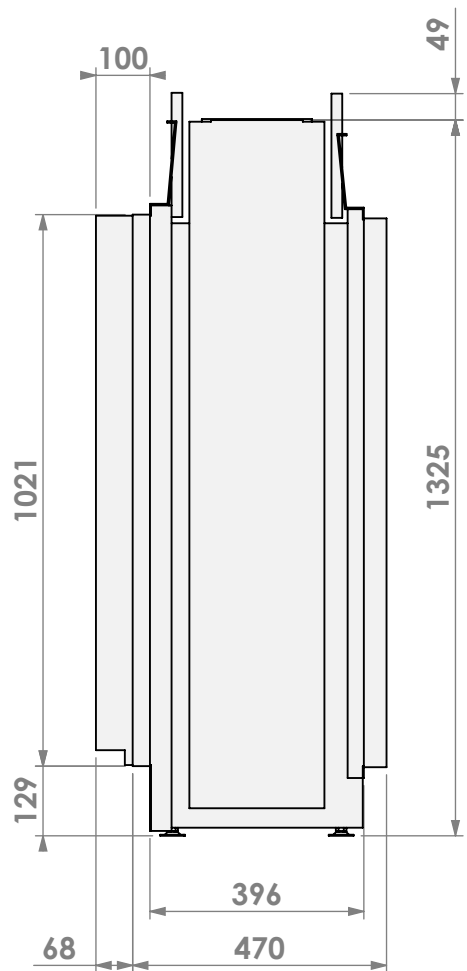

belfires

Barbas Belfires B.V.
Hallenstraat 17
5531 AB Bladel
The Netherlands
www.barbasbelfires.com

Name: VBM Tunnel-3 HD + 10cm- HD

Modifications reserved

Scale: 1:15
Unit: mm

Version: 0