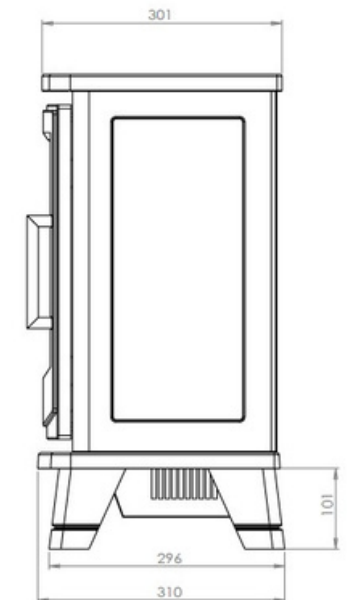

Solano electric stove

This electric stove with the looks of a wood stove brings together the best of past and present. With the design of a classic wood-burning stove, this fireplace is instantly the centrepiece of your living room. The fireplace gives a lifelike fire and glow that can be adjusted to your taste in colour, flame speed and even with or without the sound of crackling fire. The fireplace can also heat in two modes (900watt and 1800watt). You can control the settings using the buttons or the supplied remote control.