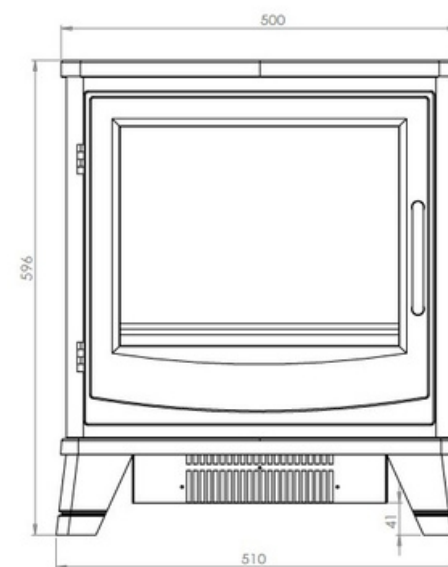

Solano electric stove

This electric stove with the looks of a wood stove brings together the best of past and present. With the design of a classic wood-burning stove, this fireplace is instantly the centrepiece of your living room. The fireplace gives a lifelike fire and glow that can be adjusted to your taste in colour, flame speed and even with or without the sound of crackling fire. The fireplace can also heat in two modes (900watt and 1800watt). You can control the settings using the buttons or the supplied remote control.