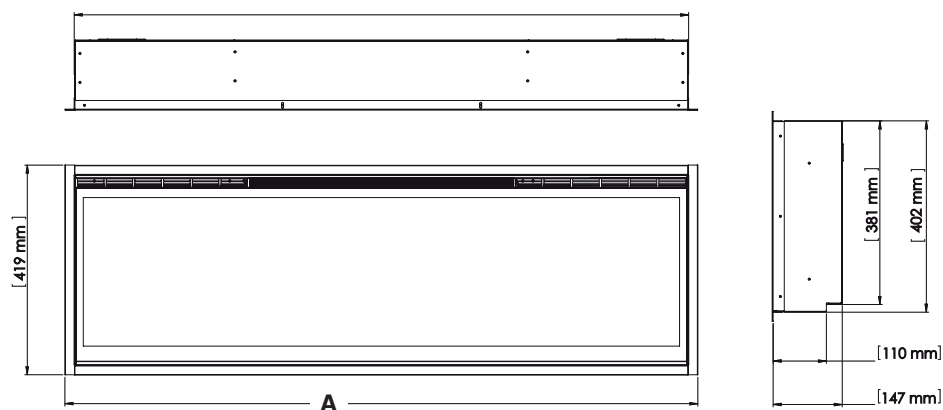

Energy-efficient heating, delivering up to 11% energy savings.

7 Day Programmable Timer.

Ignite Evolve 50 | 60 | 74 | 100

230V/50Hz | 35 Watt

Experience Better Living

Unit Dimensions

MODEL	A
Ignite Evolve 50	127,8cm
Ignite Evolve 60	153,2cm
Ignite Evolve 74	188,7cm
Ignite Evolve 100	254,8cm

Specifications

TECHNICAL DETAILS	Ignite Evolve 50	Ignite Evolve 60	Ignite Evolve 74	Ignite Evolve 100
Flame Effect system	Optiflame®	Optiflame®	Optiflame®	Optiflame®
Model number	500003706	500003710	500003712	500003713
GTIN/UPC	5011139088734	5011139088741	5011139088758	5011139088765
Model	Wall-insert	Wall-insert	Wall-insert	Wall-insert
View Type	Front	Front	Front	Front
Colour - Furniture	Black	Black	Black	Black
Media Bed	Driftwood and tumbled glass	Driftwood and tumbled glass	Driftwood and tumbled glass	Driftwood and tumbled glass
Viewing window WxH (cm)	123,8x29,7	153x29,7	184,6x29,7	250,6x29,7
Build in dim (WxHxD) (cm)	127,8x40,2x14,7	153,2x40,2x14,7	188,7x40,2x14,7	254,8x40,2x14,7
Heating function	Yes	Yes	Yes	Yes
Heating Element	Yes	Yes	Yes	Yes
Remote Control	Yes	Yes	Yes	Yes
Manual Operation on the fireplace possible	Yes	Yes	Yes	Yes
Lighting Module	LED	LED	LED	LED
Sound	No	No	No	No
Media Bed Flame Colours	Yes	Yes	Yes	Yes
Heat Setting 1 in Watts	1000	1000	1000	1000
Heat Setting 2 in Watts	2000	2000	2000	2000
Power consumption (flame effect) (Watt)	19	23	27	35
Wattage	2000	2000	2000	2000
Voltage	230V/50Hz	230V/50Hz	230V/50Hz	230V/50Hz
Unpacked Weight (kg)	31,8	37,2	44,9	59,7
Plug Length	1 m	1 m	1 m	1 m
Warranty	2 Years	2 Years	2 Years	2 Years