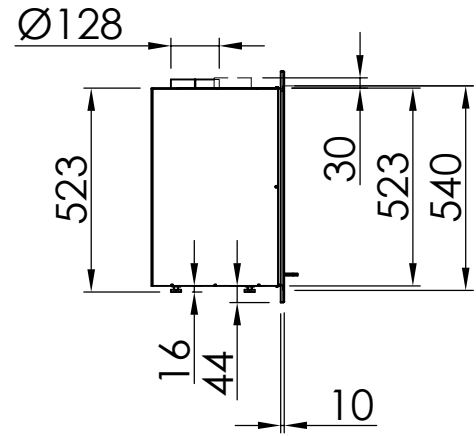

Linear Kaminkassette XS 500, 60mm

LINEAR 4S

2016/06/01