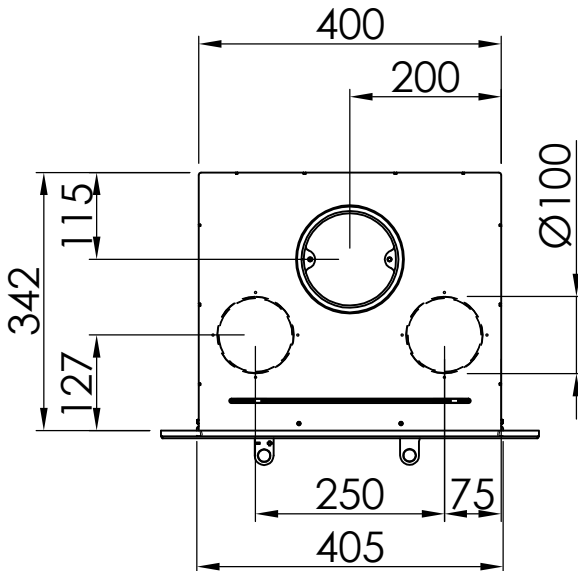

Linear Kaminkassette XS 500, 60mm

LINEAR 4S

2016/06/01

~1:20

~1:10

*optional
*optional
*optional
*optional
*optional
*optional