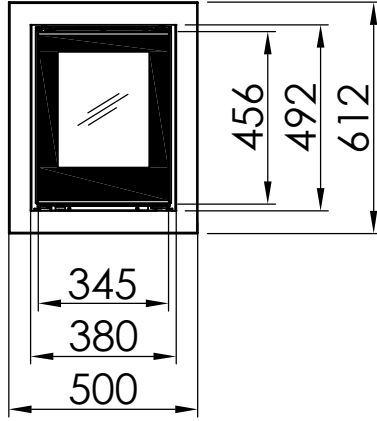

Linear Kaminkassette XS 500, 60mm

LINEAR 4S

2016/06/01