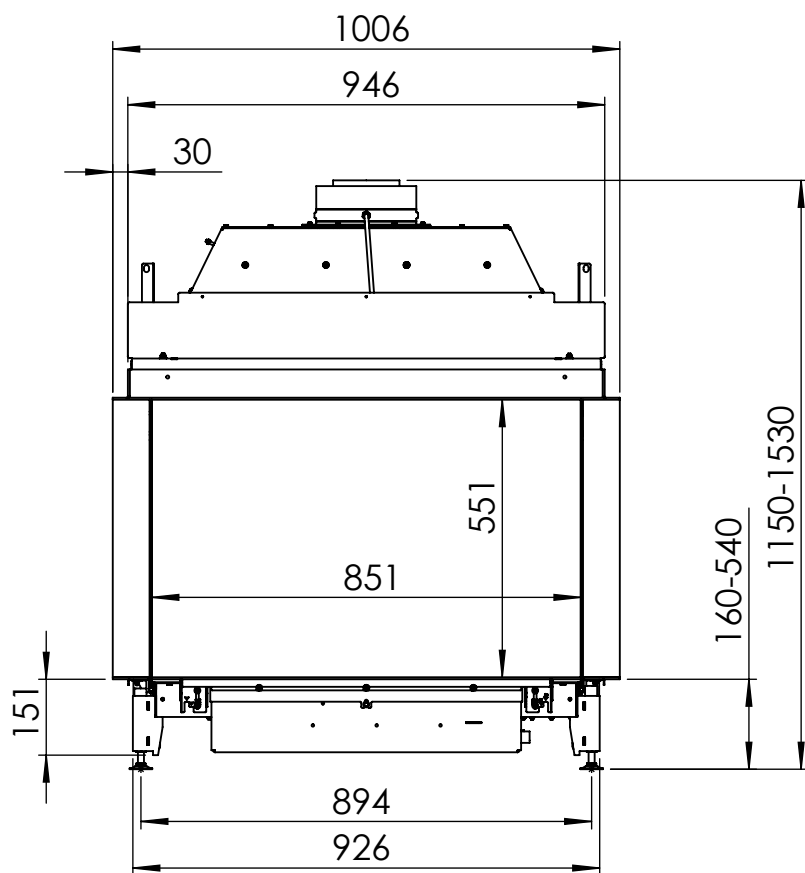

	4mm Trim	8mm Trim
A(mm)	35	35
C(mm)	326,5	330,5
D(mm)	860	860

All dimensions in mm. Modifications under reserve.

11-10-2023 sheet 2 / 5

© All rights reserved. This drawing is sole property of Kal-fire. No part of this drawing may be reproduced, or published, in any form or in any way without prior written permission from Kal-fire.